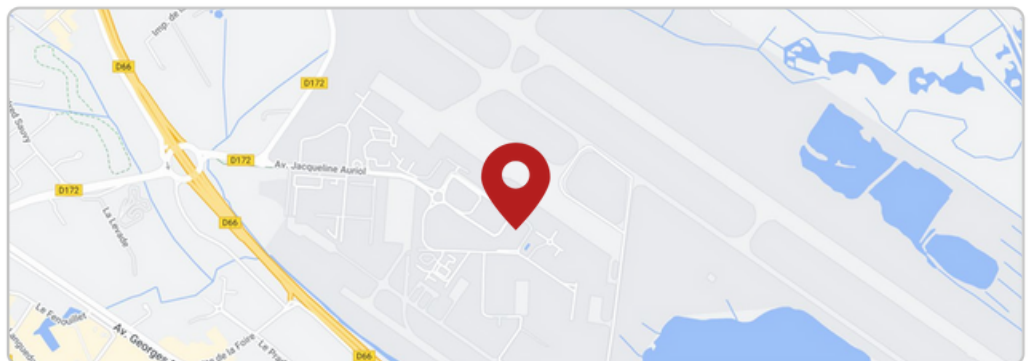

Drop-off :
Only by appointment every day from 8am to 6pm

except days of closure :
January 1, December 25

COMMENT ACCÉDER - HOW TO ACCESS

Autorapido
Aéroport Montpellier Méditerranée
Parking Location de voiture
34130 MAUGUIO